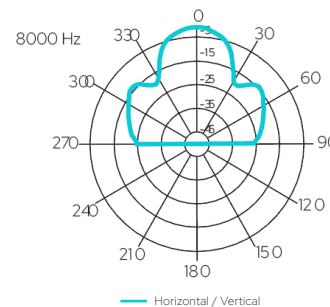

Technical Specifications	EVAC 5
Rated power	6 W
Transformer power taps	6 W - 3 W - 1.5 W - 0.75 W - 0.25 W
Sensitivity	93 dB (1W/1m)
Maximum SPL	106 dB (Pmax/1 m) at 1584 Hz
Frequency response	240 Hz - 20 kHz
Dispersion at 1000 Hz	170° conical
Driver dimensions	5" (127mm)
Dimensions	Ø 185 mm x 118 mm
Weight	1.3 kg
Material	Steel
Colour	Speaker - white (RAL9016), fire dome - black (RAL9005)

## METAL CEILING LOUDSPEAKERS WITH STEEL FIRE DOME

Frequency response

Impedance

Horizontal/vertical polar diagrams

Dimensions