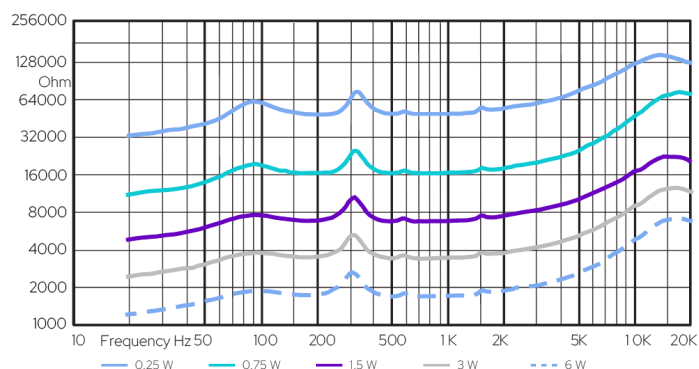

EVAC 5

METAL CEILING LOUDSPEAKERS WITH STEEL FIRE DOME

Impedance

Dimensions