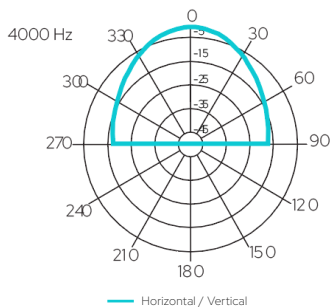

Technical Specifications	EVAC 5
Rated power	6 W
Transformer power taps	6 W - 3 W - 1.5 W - 0.75 W - 0.25 W
Sensitivity	93 dB (1W/1m)
Maximum SPL	106 dB (Pmax/1 m) at 1584 Hz
Frequency response	240 Hz - 20 kHz
Dispersion at 1000 Hz	170° conical
Driver dimensions	5" (127mm)
Dimensions	Ø 185 mm x 118 mm
Weight	1.3 kg
Material	Steel
Colour	Speaker - white (RAL9016), fire dome - black (RAL9005)

## METAL CEILING LOUDSPEAKERS WITH STEEL FIRE DOME

Frequency response

Impedance

Horizontal/vertical polar diagrams

Dimensions