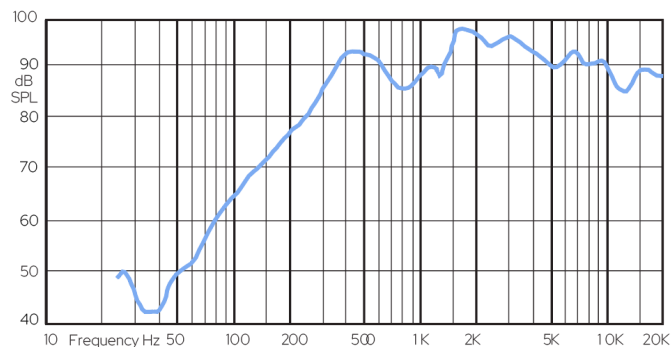

EVAC 5

METAL CEILING LOUDSPEAKERS WITH STEEL FIRE DOME

Frequency response