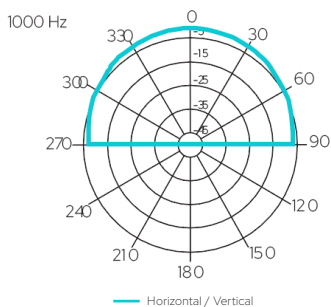

Technical Specifications	EVAC 5
Rated power	6 W
Transformer power taps	6 W - 3 W - 1.5 W - 0.75 W - 0.25 W
Sensitivity	93 dB (1W/1m)
Maximum SPL	106 dB (Pmax/1 m) at 1584 Hz
Frequency response	240 Hz - 20 kHz
Dispersion at 1000 Hz	170° conical
Driver dimensions	5" (127mm)
Dimensions	Ø 185 mm x 118 mm
Weight	1.3 kg
Material	Steel
Colour	Speaker - white (RAL9016), fire dome - black (RAL9005)

## METAL CEILING LOUDSPEAKERS WITH STEEL FIRE DOME

Frequency response

Impedance

Horizontal/vertical polar diagrams

Dimensions