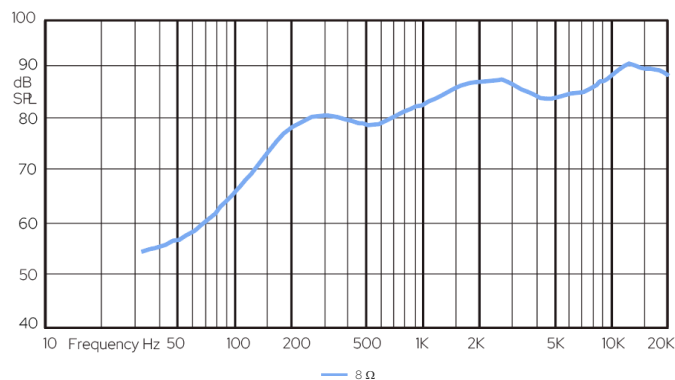

VIVA 3-302T

POWERFUL CABINET LOUDSPEAKER FOR BACKGROUND MUSIC

Impedance

Dimensions