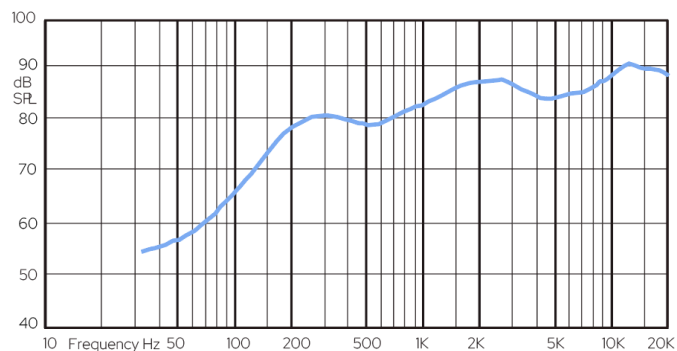

VIVA 3-302T

POWERFUL CABINET LOUDSPEAKER FOR BACKGROUND MUSIC

Frequency response