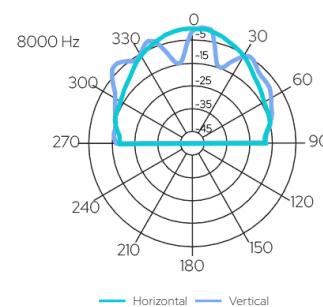

Horizontal/vertical polar diagrams