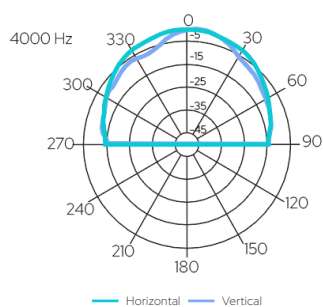

Horizontal/vertical polar diagrams