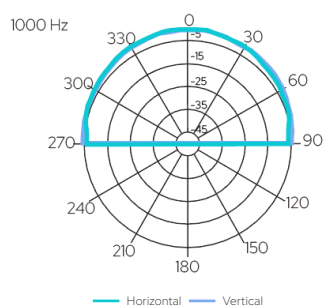

Horizontal/vertical polar diagrams