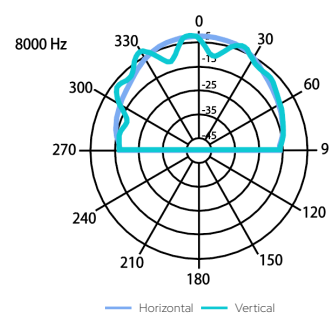

Technical Specifications	iPlay 5T
Rated power	35 W
Transformer power taps	30W - 16W - 8W - 4W - 8 Ω
Sensitivity	89 dB (1W / 1 m)
Maximum SPL	109 dB (Pmax / 1 m) at 5573 Hz
Frequency response	120 Hz - 20 kHz
Dispersion at 1000 Hz	180° (H), 160° (V)
Driver dimensions	5" (127 mm) woofer, 1" (25 mm) tweeter
Dimensions	240 mm × 165 mm x 160 mm
Weight	2.2 kg
Material	Polypropylene housing with aluminum grill, U-bracket - steel
Colour	Papyrus white (RAL9018), Black (RAL9017)

iPlay 5T

PLASTIC WALL MOUNT LOUDSPEAKER WITH 100 V TRANSFORMER

Frequency response

Impedance

Horizontal/vertical polar diagrams

Dimensions