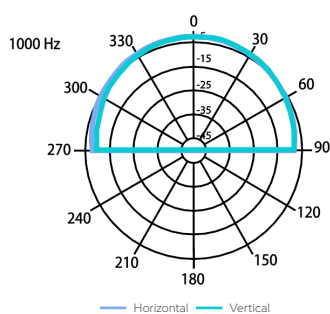

Technical Specifications	iPlay 5T
Rated power	35 W
Transformer power taps	30W - 16W - 8W - 4W - 8 Ω
Sensitivity	89 dB (1W / 1 m)
Maximum SPL	109 dB (Pmax / 1 m) at 5573 Hz
Frequency response	120 Hz - 20 kHz
Dispersion at 1000 Hz	180° (H), 160° (V)
Driver dimensions	5" (127 mm) woofer, 1" (25 mm) tweeter
Dimensions	240 mm × 165 mm x 160 mm
Weight	2.2 kg
Material	Polypropylene housing with aluminum grill, U-bracket - steel
Colour	Papyrus white (RAL9018), Black (RAL9017)

iPlay 5T

PLASTIC WALL MOUNT LOUDSPEAKER WITH 100 V TRANSFORMER

Frequency response

Impedance

Horizontal/vertical polar diagrams

Dimensions