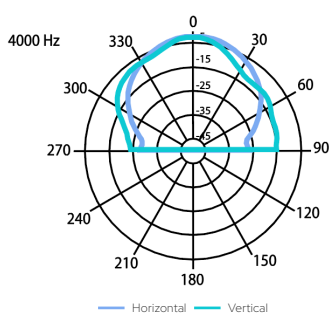

Technical Specifications	iPlay 5T
Rated power	35 W
Transformer power taps	30W - 16W - 8W - 4W - 8 Ω
Sensitivity	89 dB (1W / 1 m)
Maximum SPL	109 dB (Pmax / 1 m) at 5573 Hz
Frequency response	120 Hz - 20 kHz
Dispersion at 1000 Hz	180° (H), 160° (V)
Driver dimensions	5" (127 mm) woofer, 1" (25 mm) tweeter
Dimensions	240 mm × 165 mm x 160 mm
Weight	2.2 kg
Material	Polypropylene housing with aluminum grill, U-bracket - steel
Colour	Papyrus white (RAL9018), Black (RAL9017)

iPlay 5T

PLASTIC WALL MOUNT LOUDSPEAKER WITH 100 V TRANSFORMER

Frequency response

Impedance

Horizontal/vertical polar diagrams

Dimensions