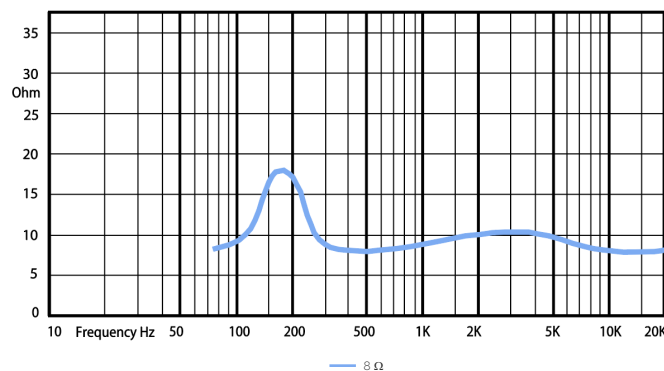

iPlay 5T

PLASTIC WALL MOUNT LOUDSPEAKER WITH 100 V TRANSFORMER

Impedance

Dimensions