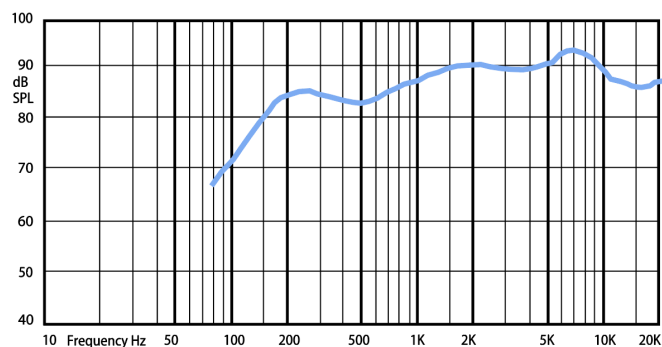

iPlay 5T

PLASTIC WALL MOUNT LOUDSPEAKER WITH 100 V TRANSFORMER

Frequency response